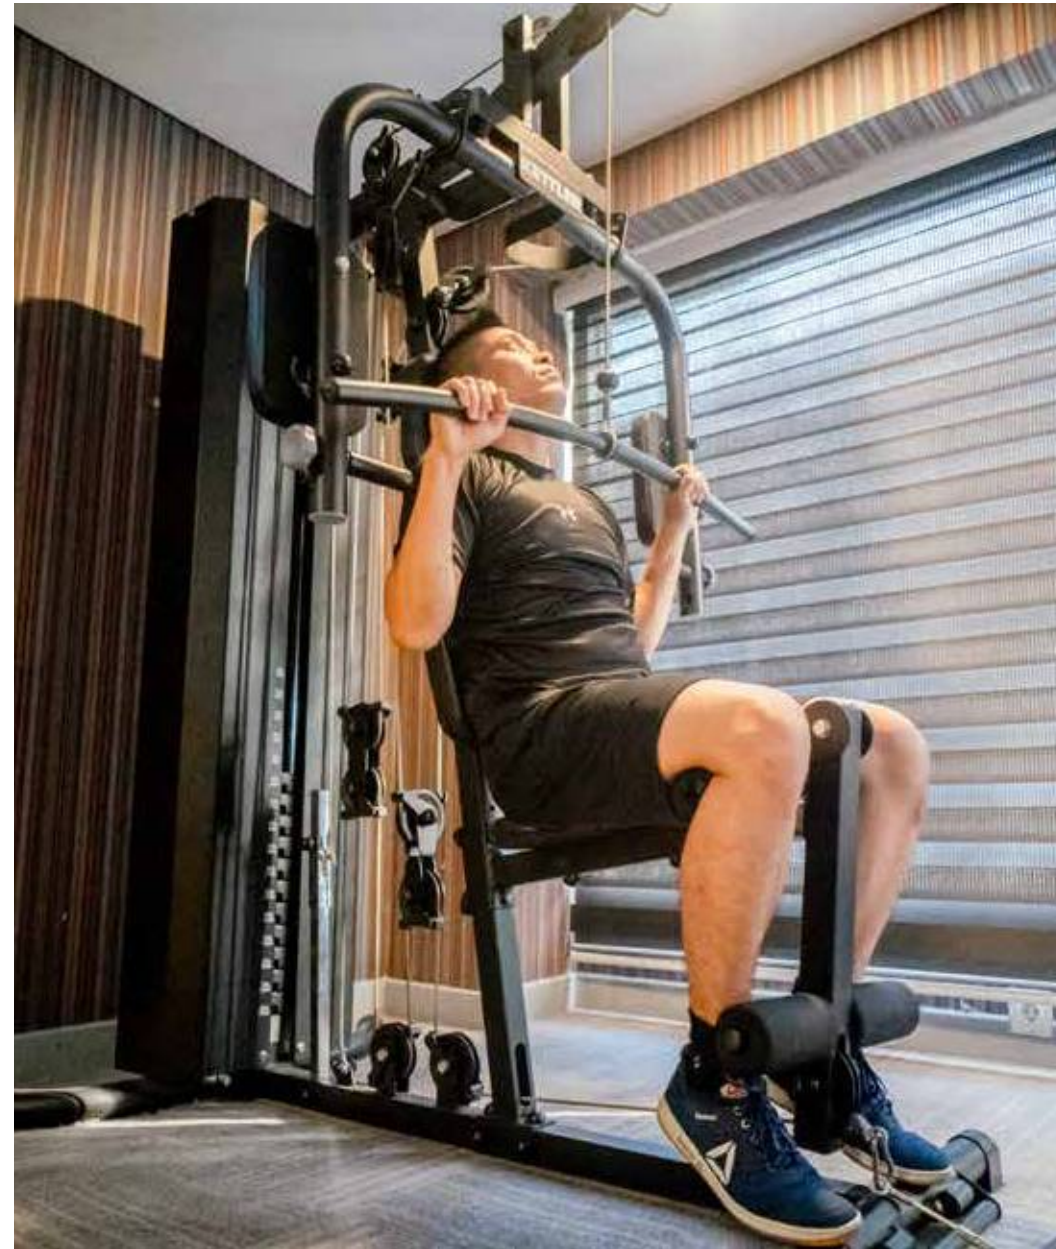

HOTEL FACILITY

SWIMMING POOL

GYM & SPA MASSAGE

Lobby Lounge

Open daily from **10:00 to 22:00**

We are serving coffee, tea, healthy juice and Crown Prince signature dishes or snack.

Avallon Restaurant

Open daily from 06:00 to 22:00