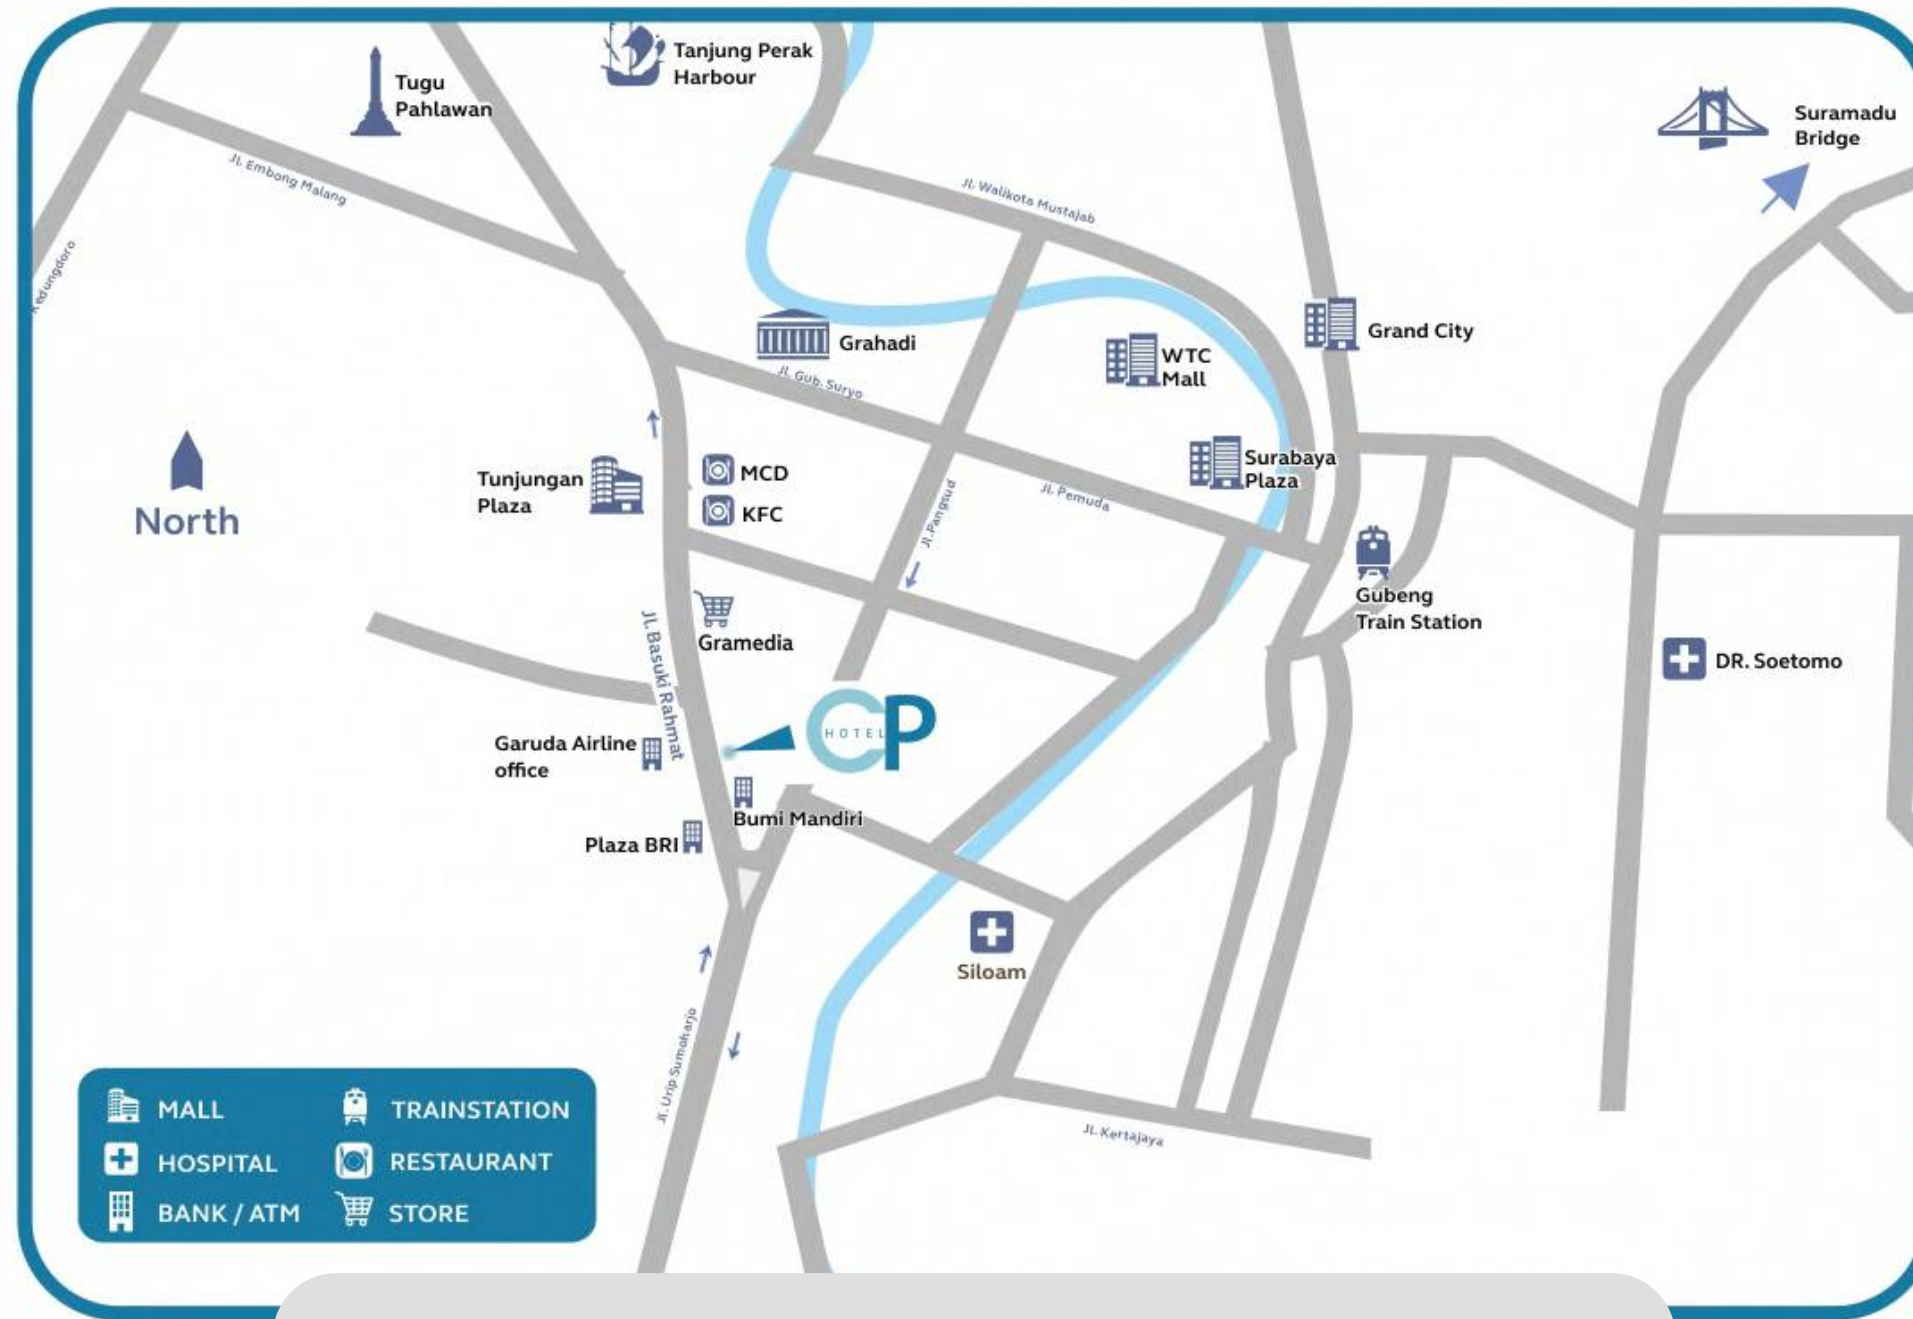

MANAGE BY **midtown**
HOTELS INDONESIA

CROWNPRINCE

HOTEL

refuel . ReNew . Relax

COMPANY PROFILE

“Discover Best Staying Experience”

Located in the **Surabaya Central Business District**, close to the biggest shopping center and government offices, easy access to entertainment places, 30 minutes to Juanda International Airport. Completed by some fully equipped meeting rooms and Food Beverage facilities, make this hotel the best choice for Business and Leisure travelers.

CROWN PRINCE HOTEL

Jl. Basuki Rahmat 123 - 127 Surabaya | Indonesia 60271

P. +62 31 54 500 90 F. + 62 31 54 500 89

www.crownprinceindonesia.com

HOTEL LOCATION

Hotel Facilities

Wifi in Rooms and Public Areas