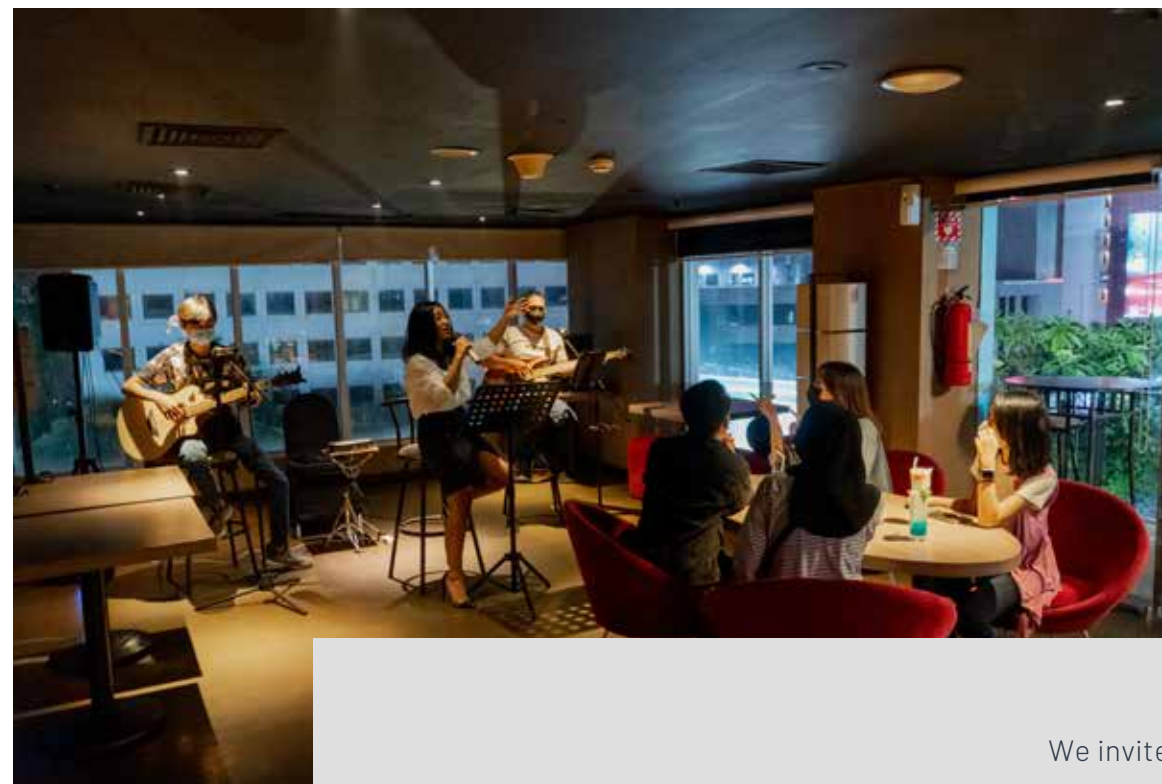

24 hours reception service

24 hours room service

24 hours security & CCTV system

Bar, Lounge & Restaurant

Swimming Pool

SPA Massage

OUR ROOM

Designed to meet the diverse and the convenient of staying at our hotel. Discover the spacious and spectacular city view in Surabaya City Center.

HOTEL FACILITY

SWIMMING POOL

GYM & SPA MASSAGE

Lobby Lounge

Open daily from **10:00 to 22:00**

We are serving coffee, tea, healthy juice and Crown Prince signature dishes or snack.

Avallon Restaurant

Open daily from 06:00 to 22:00

Sixth Lounge

Open daily from 10:00 - 01:00 on ward

We invite you to relax with friends and families while enjoying our daily live music performance.

Have an amazing city view and relax in our outdoor pool over anytime you want is one of the best way to chill.